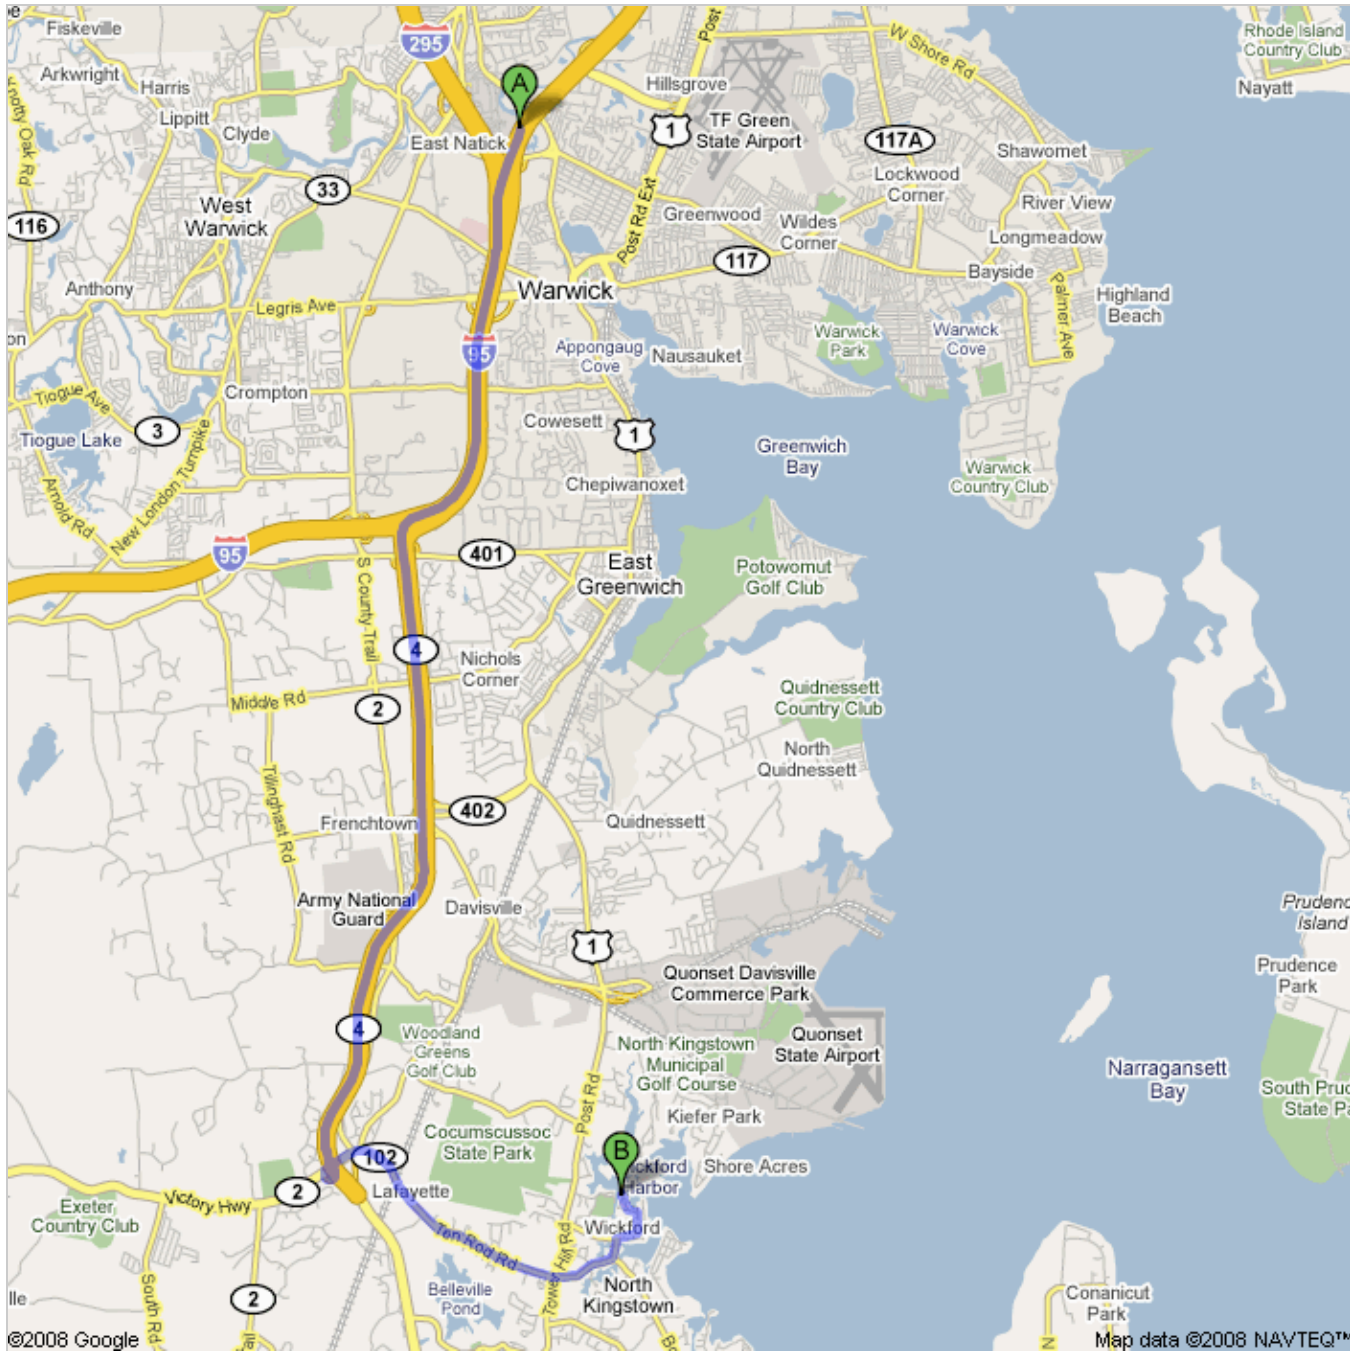

Directions to 74 Enfield Ave, North Kingstown, RI 02852

14.5 mi – about 21 mins

If coming from BOS, take I-93 south to I-95 south. Continue on I-95 South through Providence and Warwick. Should take 60-90 minutes, then continue with these directions. If coming from PVD, take I-95 south, then continue with these directions.

I-95 S

1. Head **southwest** on **I-95 S** toward **I-295 S**
About 4 mins

go 3.8 mi
total 3.8 mi

- ← 2. Slight **left** at **RI-4 S** (signs for **N Kingstown/RI-4 S**)
About 7 mins

go 6.5 mi
total 10.3 mi

3. Take exit **5A** for **RI-102 S** toward **Wickford**

go 0.3 mi
total 10.5 mi

- 4. Merge onto **RI-102/RI-2/Ten Rod Rd**
Continue to follow RI-102
About 6 mins

go 3.2 mi
total 13.7 mi

- ← 5. Turn **left** at **Brown St/RI-1A**

go 0.2 mi
total 13.9 mi

- 6. Turn **right** at **Main St**

go 0.2 mi
total 14.1 mi

- ← 7. Turn **left** at **Fowler St**
About 1 min

go 0.2 mi
total 14.3 mi

← 8. Turn **left** at **Ocean Ave**

go 492 ft
total 14.4 mi