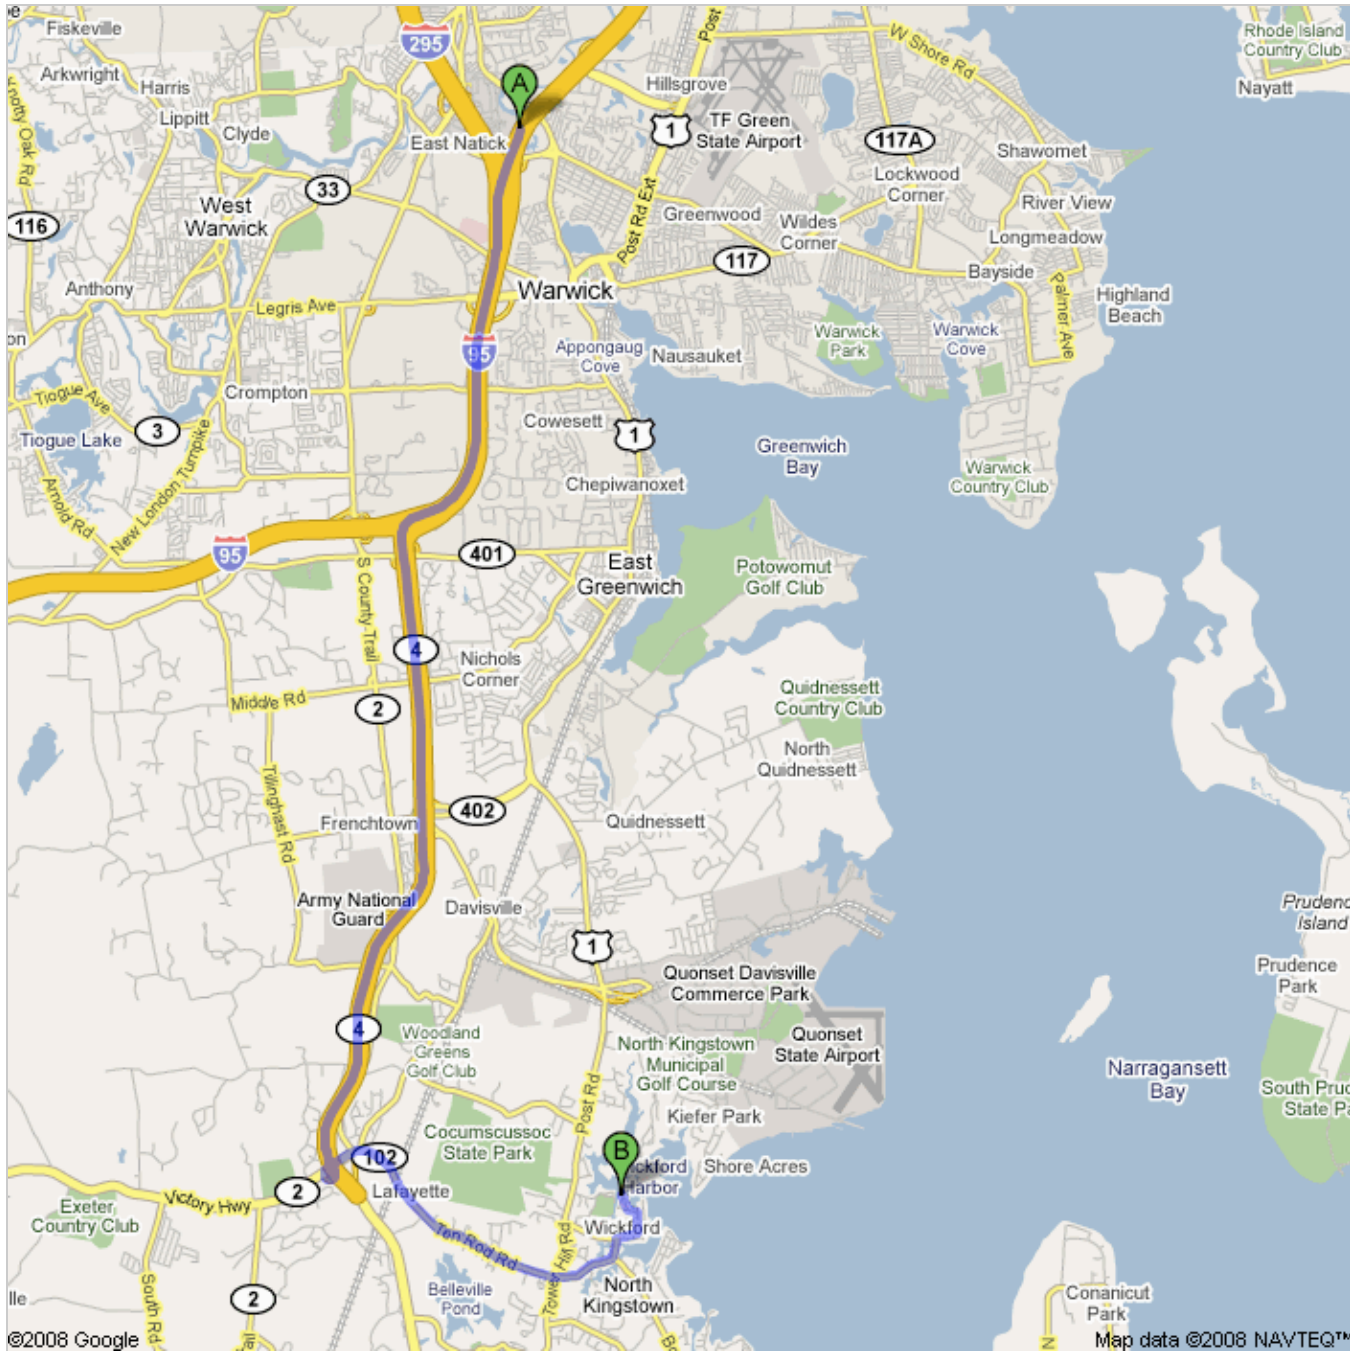

## Directions to 74 Enfield Ave, North Kingstown, RI 02852

**14.5 mi – about 21 mins**

If coming from BOS, take I-93 south to I-95 south. Continue on I-95 South through Providence and Warwick. Should take 60-90 minutes, then continue with these directions. If coming from PVD, take I-95 south, then continue with these directions.

**I-95 S**

1. Head **southwest** on **I-95 S** toward **I-295 S**  
About 4 mins

go 3.8 mi  
total 3.8 mi

- ← 2. Slight **left** at **RI-4 S** (signs for **N Kingstown/RI-4 S**)  
About 7 mins

go 6.5 mi  
total 10.3 mi

3. Take exit **5A** for **RI-102 S** toward **Wickford**

go 0.3 mi  
total 10.5 mi

- 4. Merge onto **RI-102/RI-2/Ten Rod Rd**  
Continue to follow RI-102  
About 6 mins

go 3.2 mi  
total 13.7 mi

- ← 5. Turn **left** at **Brown St/RI-1A**

go 0.2 mi  
total 13.9 mi

- 6. Turn **right** at **Main St**

go 0.2 mi  
total 14.1 mi

- ← 7. Turn **left** at **Fowler St**  
About 1 min

go 0.2 mi  
total 14.3 mi

← 8. Turn **left** at **Ocean Ave**

go 492 ft  
total 14.4 mi